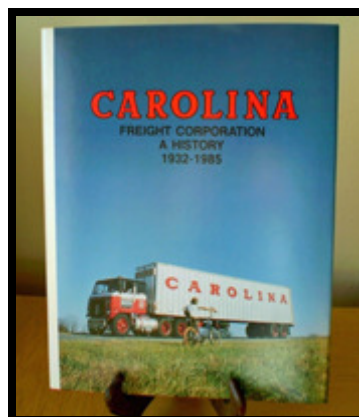

C. Grier Beam Truck Museum

**Carolina Freight Corduroy Cap
\$10.00**

**Carolina Freight Summer Cap
\$10.00**

**Porcelain "Carolina" Mug
\$10.00**

**Carolina Freight Book
\$10.00**

**ERTL 1/43 Scale
Beam Chevy Stake Truck
\$10.00**