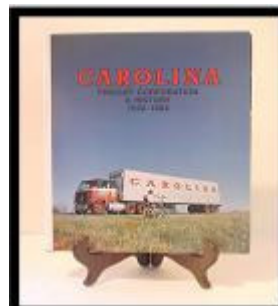

C. Grier Beam Truck Museum

**Museum Cap
\$7.00**

**Porcelain "Carolina" Mug
\$5.00**

**Carolina Freight Book
\$8.00**

**ERTL 1/43 Scale
Beam Chevy Stake Truck
\$8.00**

Road Champ Tractor & Trailer
\$8.00

Hartoy 1/64 Scale
1935 Mack Tractor & Trailer
\$22.00
Sale Price - \$14.00

Winross 1/64 Scale
Tractor & Twin Trailers
\$50.00

DCP White Freightliner Tractor with Silver Twin Trailers
\$69.00

DCP Ford L9000 with Reefer
\$75.00

C. Grier Beam Truck Museum
111 North Mountain Street
P.O Box 238
Cherryville, North Carolina 28021
(704)435-3072
info@beamtruckmuseum.com